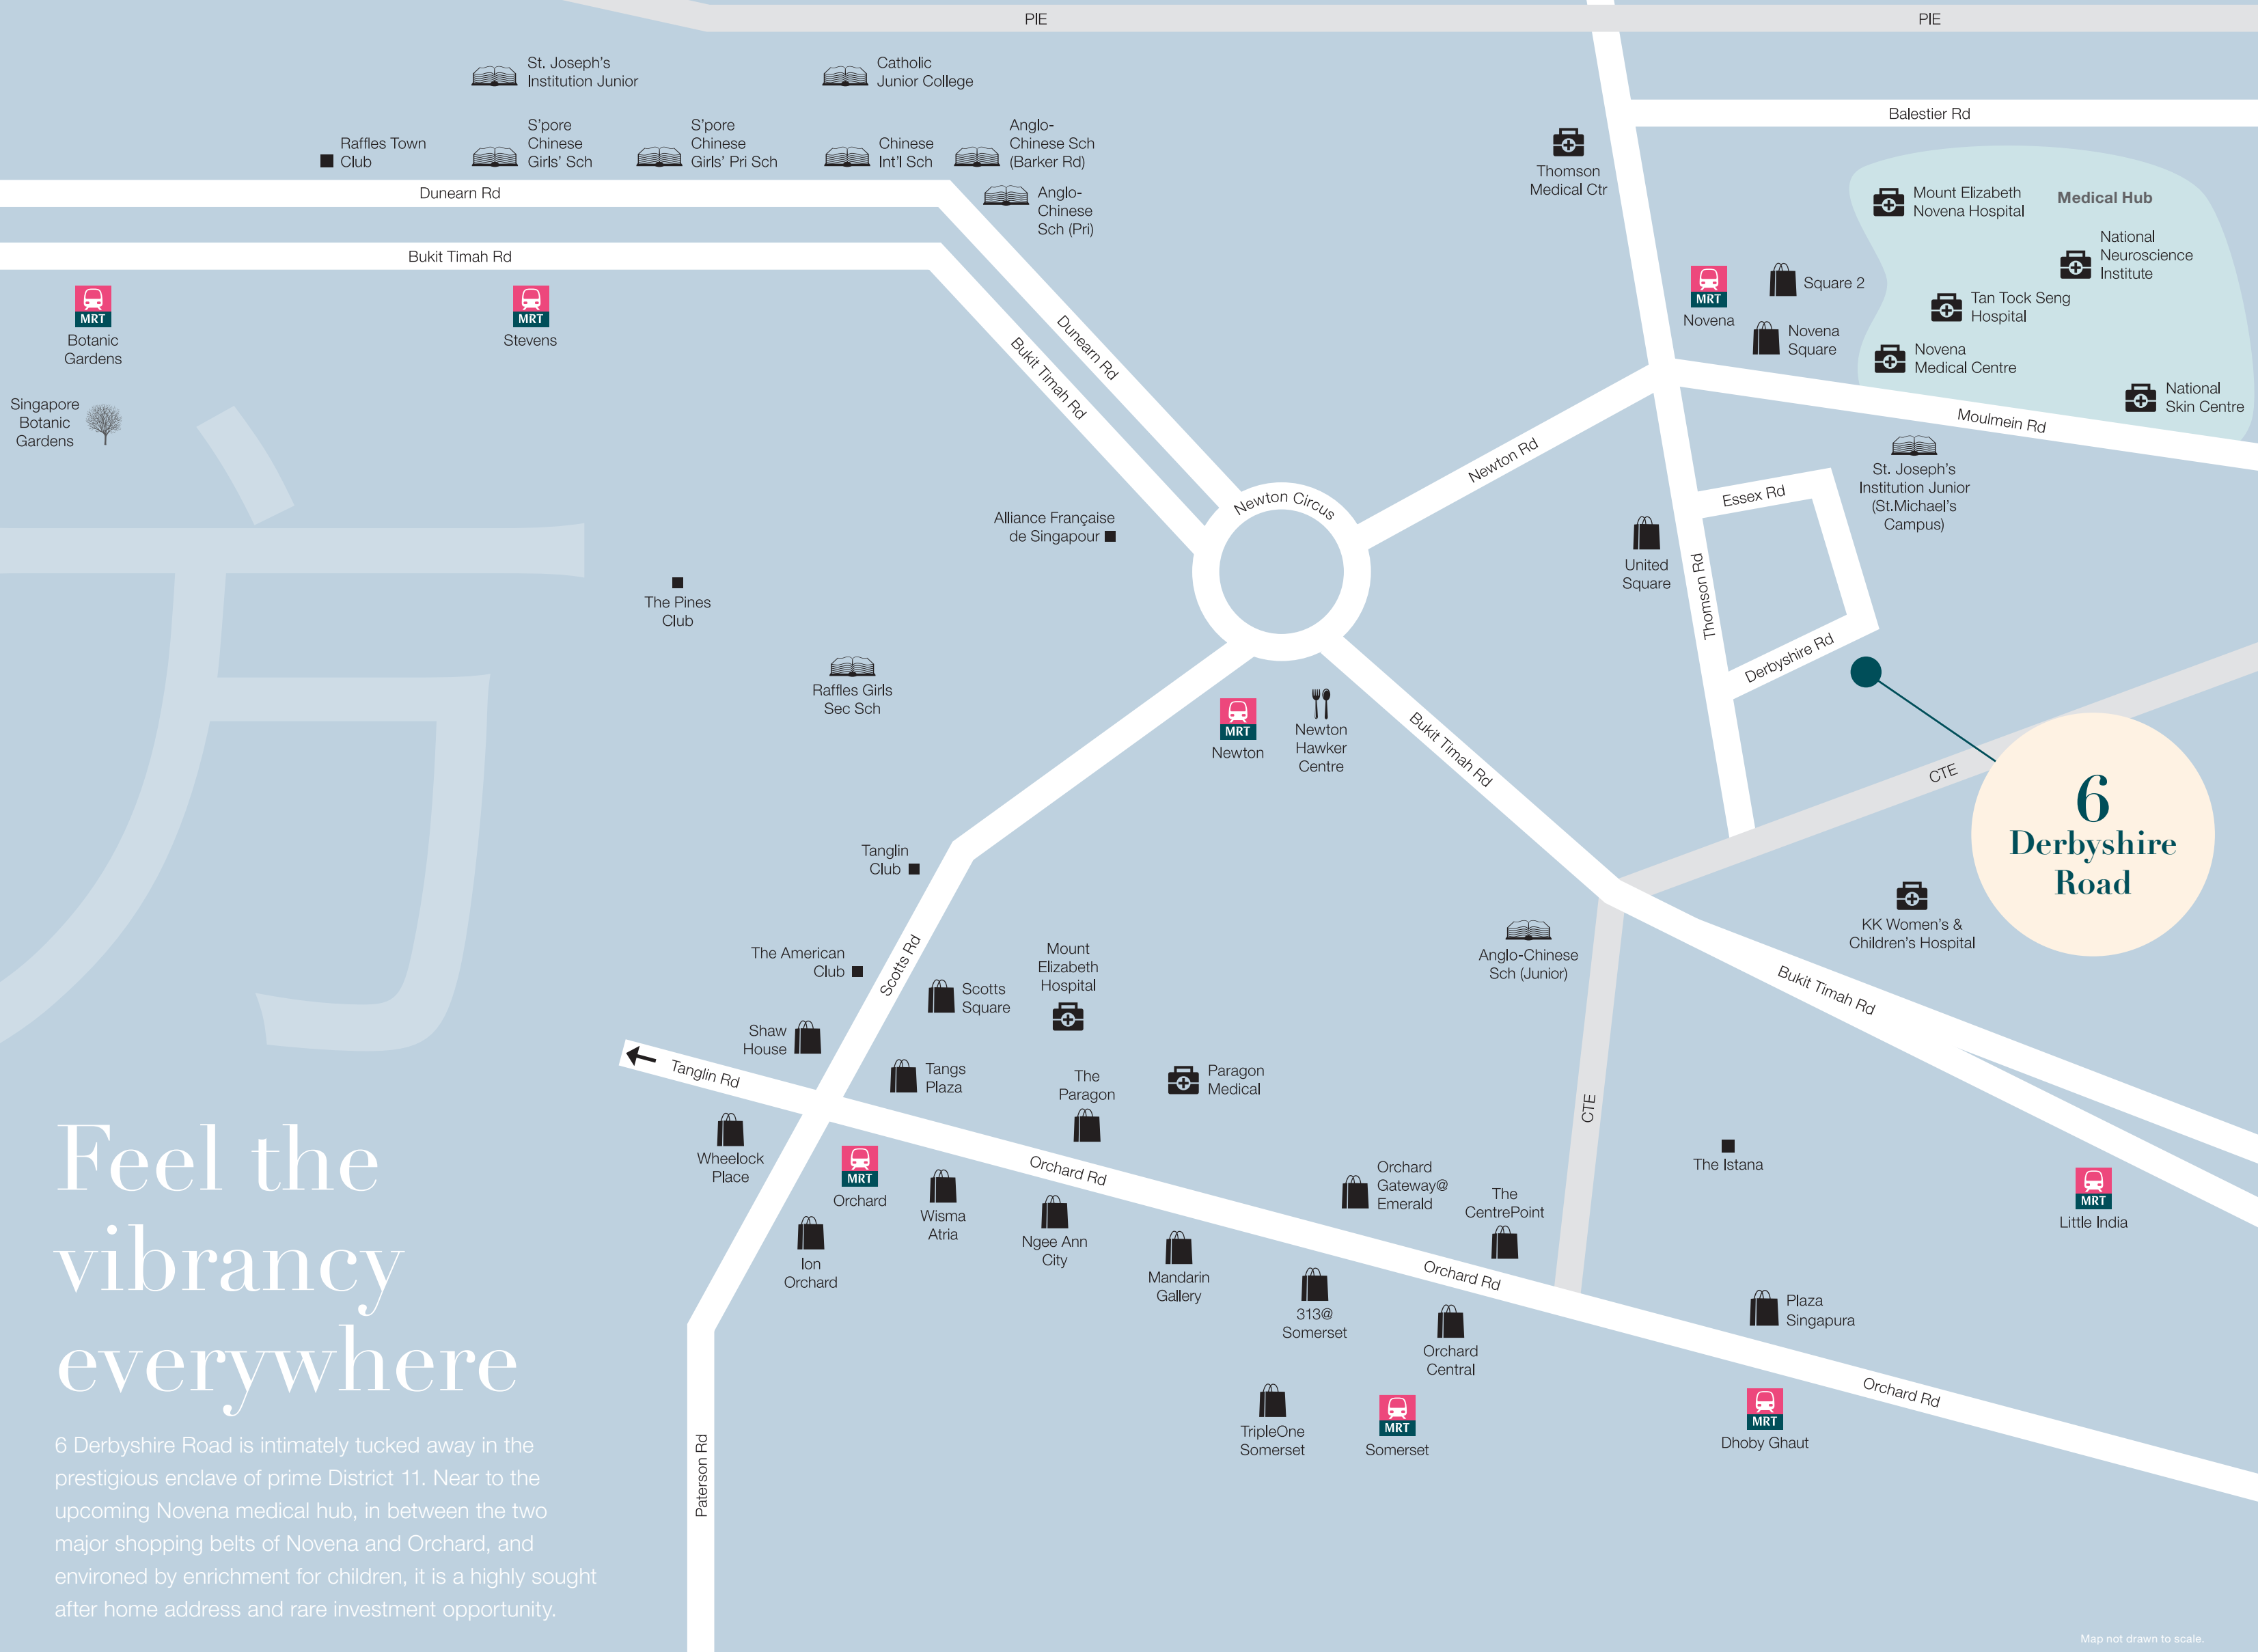

# Feel the vibrancy everywhere

6 Derbyshire Road is intimately tucked away in the prestigious enclave of prime District 11. Near to the upcoming Novena medical hub, in between the two major shopping belts of Novena and Orchard, and envired by enrichment for children, it is a highly sought after home address and rare investment opportunity.